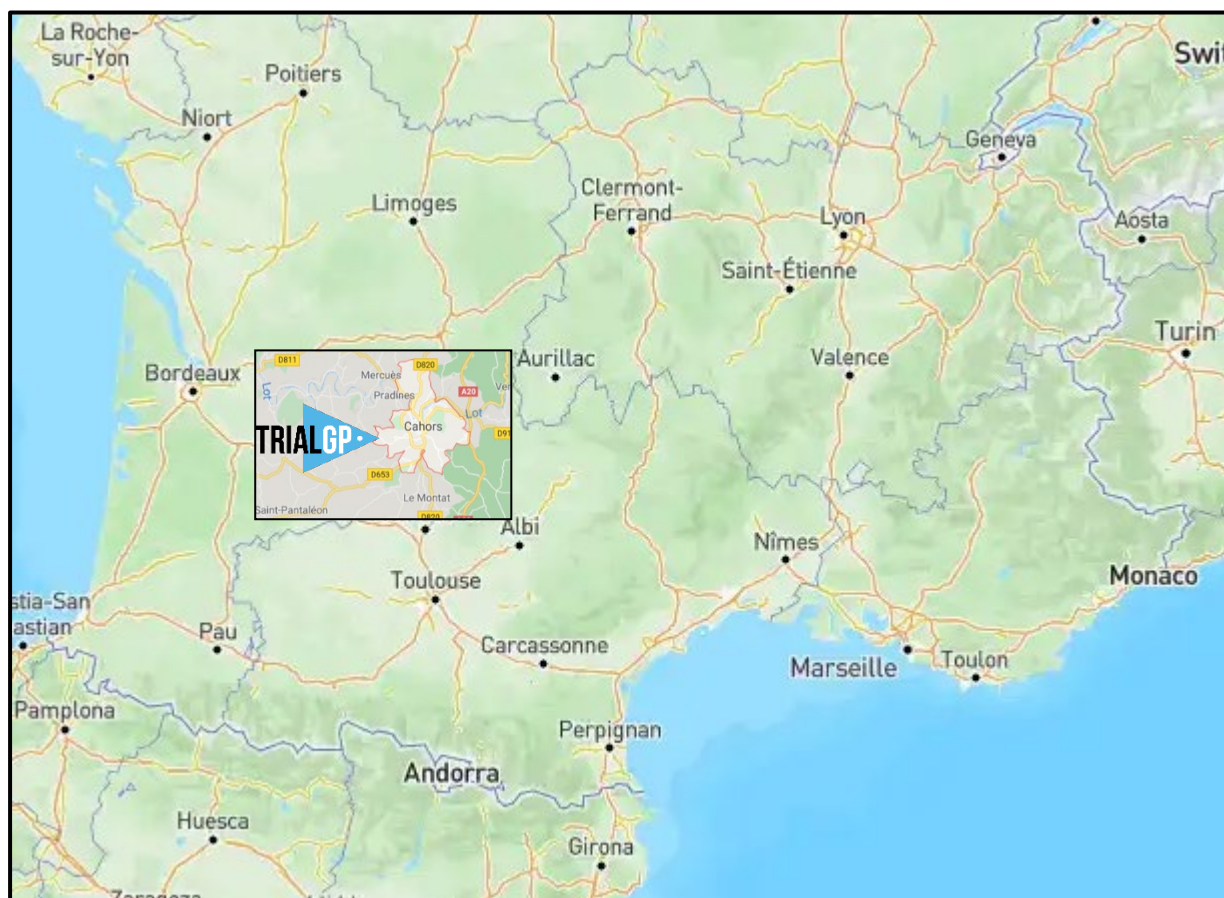

TIME DIFFERENCE

GMT/UTC +1 hour

TICKETS

Free

NEAREST AIRPORT AND DISTANCE

Toulouse (France) - 112km

Route : A20

Bordeaux Mérignac (France) - 280km

Hotel Best Western

Hotel Campanile

Hotel Brit Hotel

Hotel Terminus

Updated: 25/11/2025